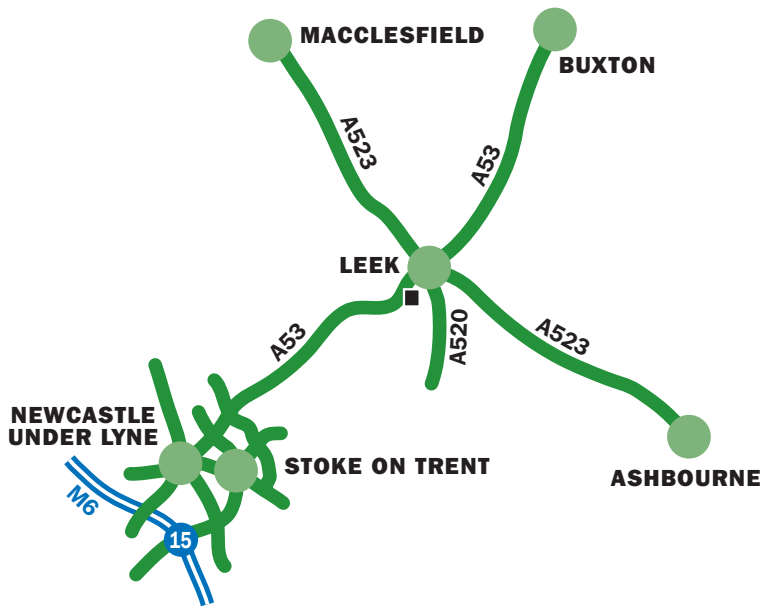

### FROM M6 AND STOKE-ON-TRENT

From Junction 15 or 16 take A500 towards Stoke-On-Trent. Leave A500 at the junction with A53.

Take A53 towards Leek.

On the outskirts of Leek you will see "The Wheel" public house which is on the right.

### FROM MACCLESFIELD

Take A523 towards Leek.

In Leek you will go past a church on your left.

At the traffic lights turn right into Ball Haye Street.

At the roundabout go straight ahead into Haywood Street.

### FROM ASHBOURNE

Take A523 towards Leek.

On the outskirts of Leek you will see the Talbot public house on the right.

At the roundabout turn left into Haywood Street.

At the traffic light go straight ahead Broad Street.

### FROM BUXTON

Take A53 towards Leek.

On the outskirts of Leek you will see a supermarket on the right.

At the traffic lights turn left into Ball Haye Street.

At the roundabout go straight ahead into Haywood Street.